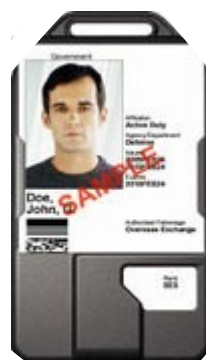

BlackBerry® Smart Card Reader

Vox Mobile is one of the largest resellers of BlackBerry® Smart Card Readers in the United States.

The BlackBerry® Smart Card Reader is a lightweight, wearable reader that enables controlled access to BlackBerry® smartphones using Bluetooth® technology and advanced AES-256 encryption.

System administrators gain additional control over the wireless environment with the ability to wirelessly manage the lifetime of the security keys on the BlackBerry Smart Card Reader through the BlackBerry® Enterprise Server.

Company Overview

Vox Mobile was established to provide unbiased expertise in the management of all aspects of an enterprise mobile environment. Vox Mobile inspires confidence in our ability to deliver support to your team.

- 1st RIM Systems Integrator Partner
- 1st RIM Certified SI Partner
- RIM Certified Enterprise Server Support Technicians